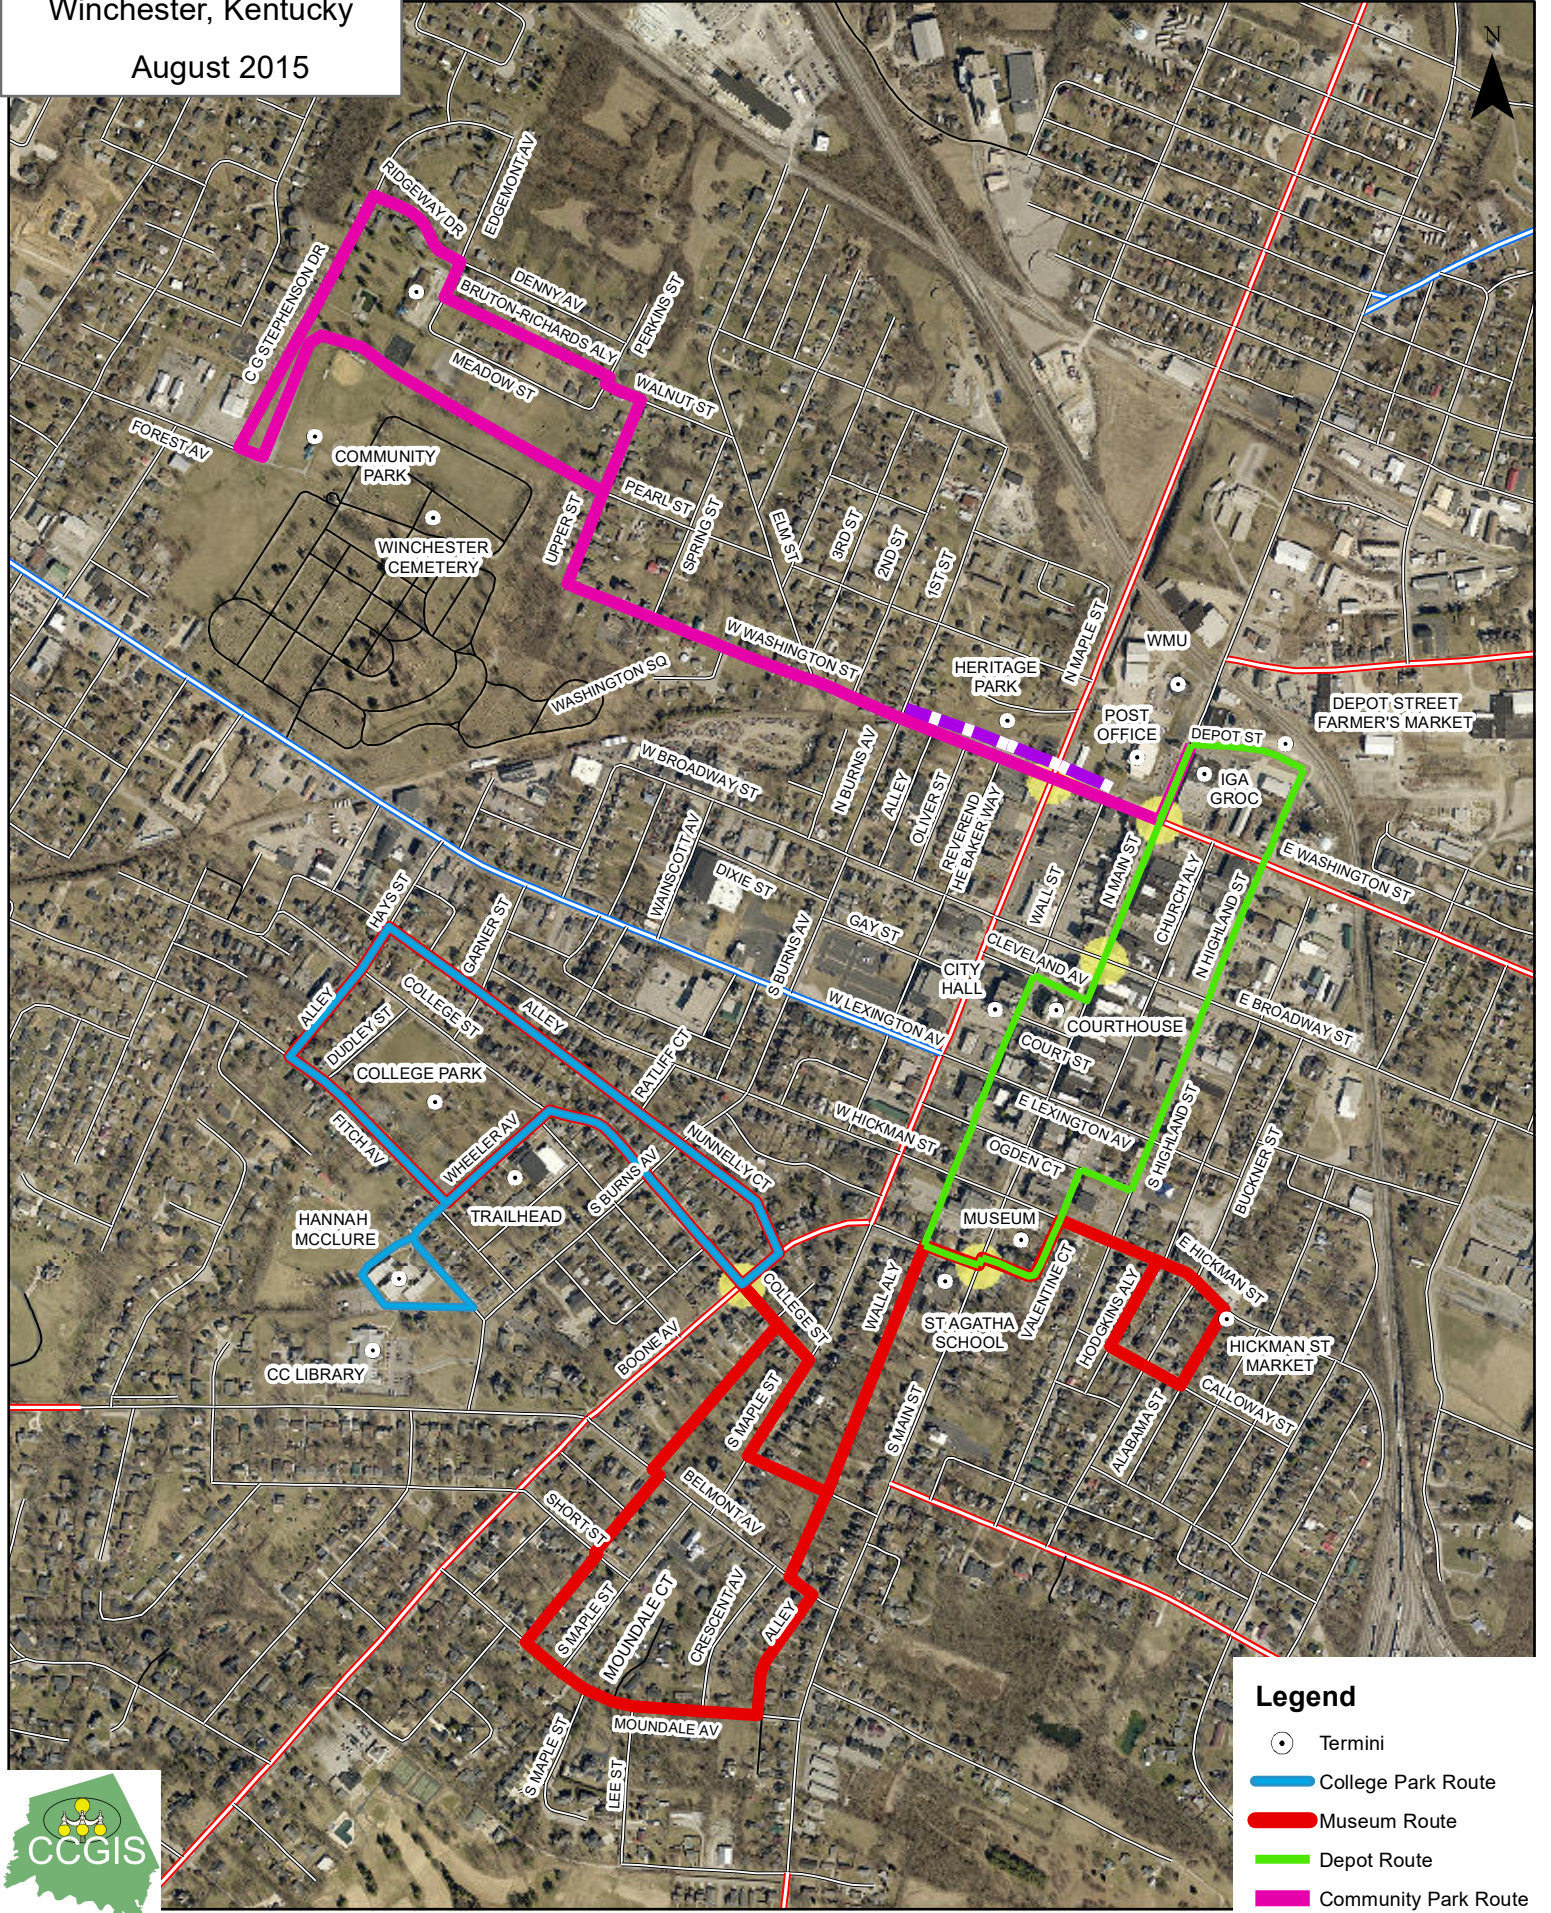

Alley Tour  
 Winchester, Kentucky  
 August 2015

**Legend**

- Termini
- College Park Route
- Museum Route
- Depot Route
- Community Park Route
- CONNECTOR

0 0.1 0.2 0.4 Miles