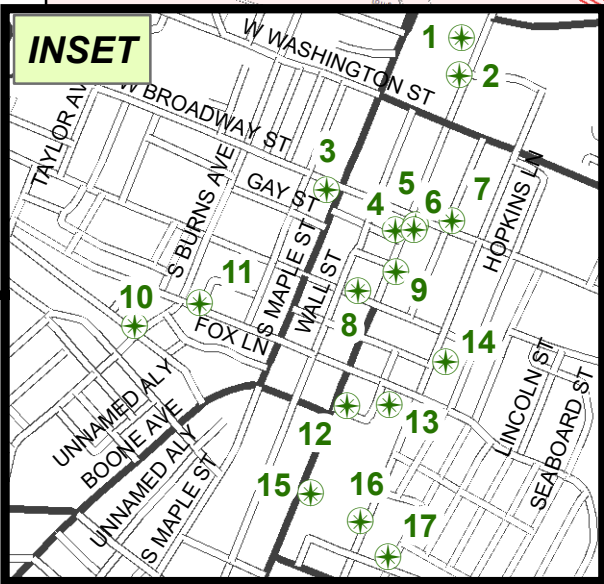

WINCHESTER, KENTUCKY

2020 Christmas Festival Site Map

Legend

FESTIVAL SITES

INSET

**2020 Christmas Festival
Winchester, Kentucky Sites**

MAIN MAP SITES

SITE NUMBER	NAME	ADDRESS
1	Kiniry, Susie	714 Dogwood Lane
2	Neal, Asha	157 Killarney Drive
3	Emmanuel Episcopal	2410 Lexington Road
4	Ale81	25 Carol Road
5	Sexton, Kayla	116 Bayberry Lane
6	McQuinn, Jennifer	19 Lakeview Drive
7	Winkler, Kirstan	252 Prescott Lane
8	Baker, Bobbi	408 Wellington Way
9	Willis, Anne & Jim	209 Abbeywood Drive
10	Campbell, Alison	533 Earlymeade Drive
11	Johnston, Shonda	582 Marseille Blvd.
12	Ladson, Faye	55 Southwind Drive
13	Hines, Jane	904 Gregory Lane
14	Calvary Christian Church	15 Redwing Drive
15	Osborne, Kathy	216 Lindsey Court
16	Reffitt, Rodney	45 Holiday Road
17	Calvert, Katie	120 Sunset Heights
18	McNeil, Wayne	130 Village Court
19	Neal, Heath & Melissa	8 Monroe
20	Burkhart, Chad & Amber	6 Monroe
21	Collins, Mary	12 Victory Avenue
22	Woods Realty Group	505 W. Lexington Avenue
23	Lykins, Kathy	229 Vaught Road
24	Blanton, Robert	20 Short Street
25	Rogers, Katie	326 South Main Street
26	Fatkin, Debbie & Mark	12 Moundale
27	Castle, Sharon	304 Gallahadion Court
28	Ross, April	7 Holly Avenue
29	Oasis Foursquare Church	274 Mt. Sterling Road
30	Hardin, Kevin	208 Watercrest Road
31	Manley, Bruce	324 Briarwood Lane
32	Providence Pentecostal Church	7076 Old Boonesboro Road
33	Varner, Troy & Kim	2540 Muddy Creek Road