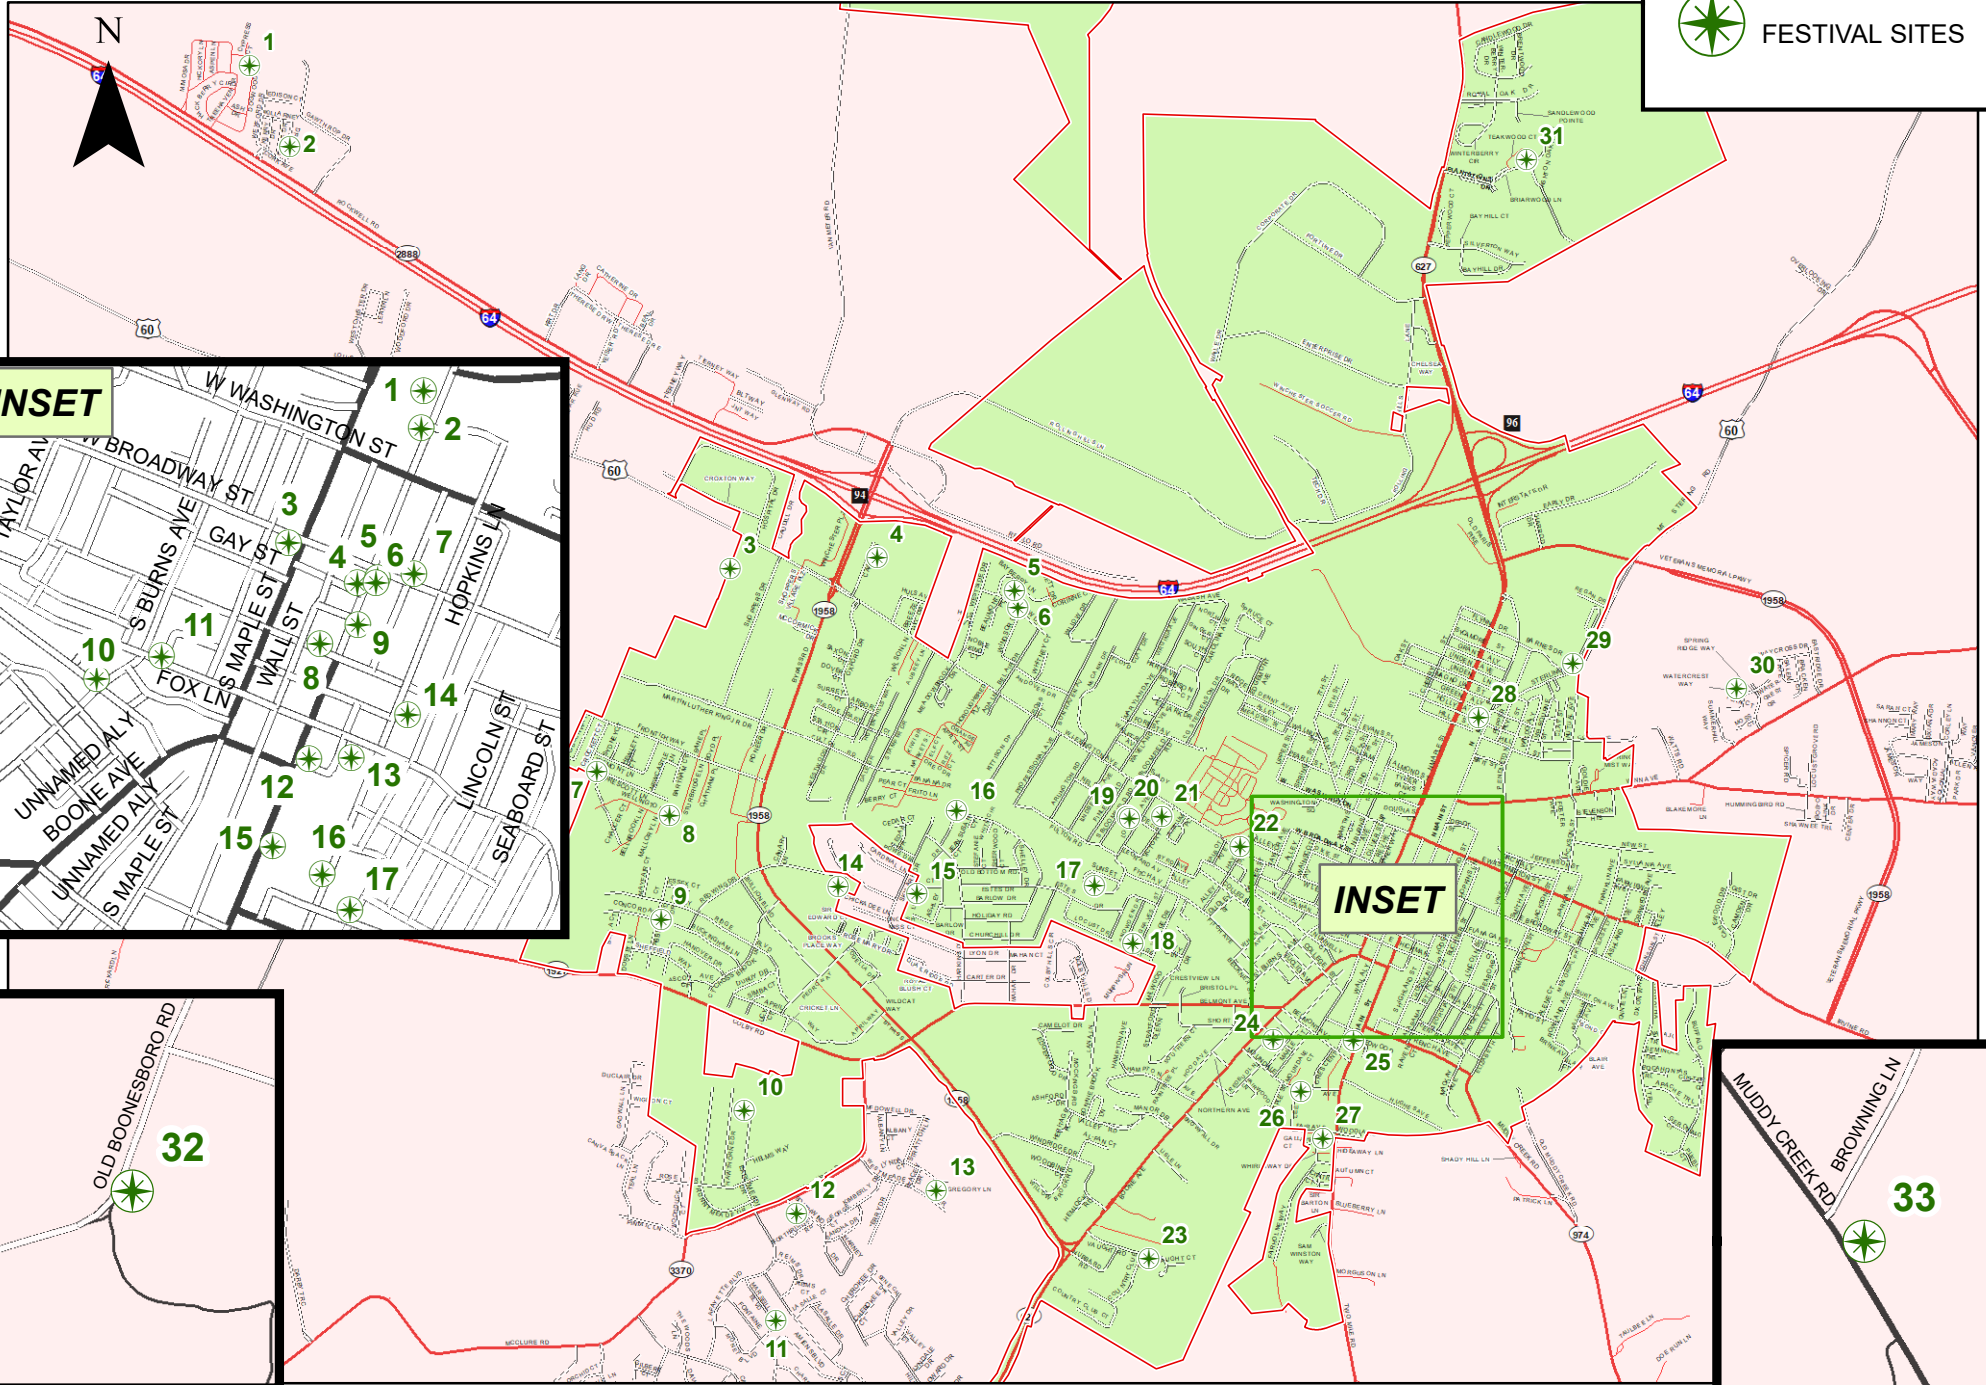

WINCHESTER, KENTUCKY

2020 Christmas Festival Site Map

Legend

FESTIVAL SITES

INSET

**2020 Christmas Festival
Winchester, Kentucky Sites**

MAIN MAP SITES

SITE NUMBER	NAME	ADDRESS
1	Kiniry, Susie	714 Dogwood Lane
2	Neal, Asha	157 Killarney Drive
3	Emmanuel Episcopal	2410 Lexington Road
4	Ale81	25 Carol Road
5	Sexton, Kayla	116 Bayberry Lane
6	McQuinn, Jennifer	19 Lakeview Drive
7	Winkler, Kirstan	252 Prescott Lane
8	Baker, Bobbi	408 Wellington Way
9	Willis, Anne & Jim	209 Abbeywood Drive
10	Campbell, Alison	533 Earlymeade Drive
11	Johnston, Shonda	582 Marseille Blvd.
12	Ladson, Faye	55 Southwind Drive
13	Hines, Jane	904 Gregory Lane
14	Calvary Christian Church	15 Redwing Drive
15	Osborne, Kathy	216 Lindsey Court
16	Reffitt, Rodney	45 Holiday Road
17	Calvert, Katie	120 Sunset Heights
18	McNeil, Wayne	130 Village Court
19	Neal, Heath & Melissa	8 Monroe
20	Burkhart, Chad & Amber	6 Monroe
21	Collins, Mary	12 Victory Avenue
22	Woods Realty Group	505 W. Lexington Avenue
23	Lykins, Kathy	229 Vaught Road
24	Blanton, Robert	20 Short Street
25	Rogers, Katie	326 South Main Street
26	Fatkin, Debbie & Mark	12 Moundale
27	Castle, Sharon	304 Gallahadion Court
28	Ross, April	7 Holly Avenue
29	Oasis Foursquare Church	274 Mt. Sterling Road
30	Hardin, Kevin	208 Watercrest Road
31	Manley, Bruce	324 Briarwood Lane
32	Providence Pentecostal Church	7076 Old Boonesboro Road
33	Varner, Troy & Kim	2540 Muddy Creek Road